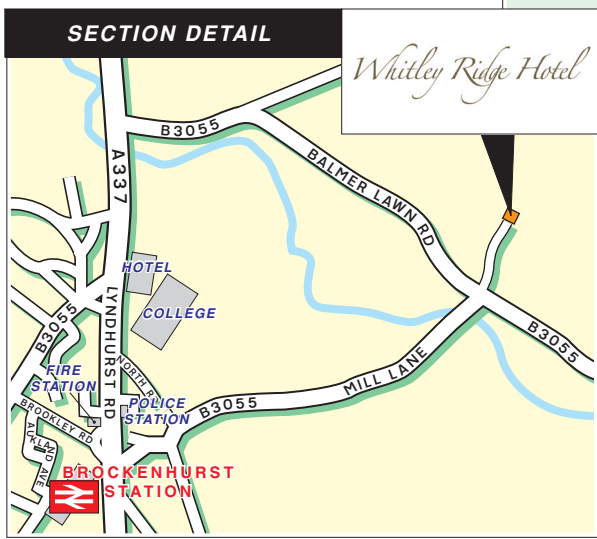

Whitley Ridge Hotel

Whitley Ridge

Beaulieu Road
Brockenhurst
Hampshire
SO42 7QL

Tel: +44 (0)1590 622354
Fax: +44(0)1590 622856

www.whitleyridge.com
info@whitleyridge.co.uk

Public Transport

By Rail, Brockenhurst Station.
Approximately a 10 minute taxi ride
from Whitley Ridge.
For information on train times and
operators call National Rail Enquiries
on 08457 48 49 50.

By Air, Southampton International
Airport.
Approximately 40 minutes taxi ride
from Whitley Ridge.

Mapping from
Ordnance
Survey

© www.giveaway.co.uk 2008 Tel: 0800 019 0027.
via OS data. PU1000/40256. Crown © 2008.