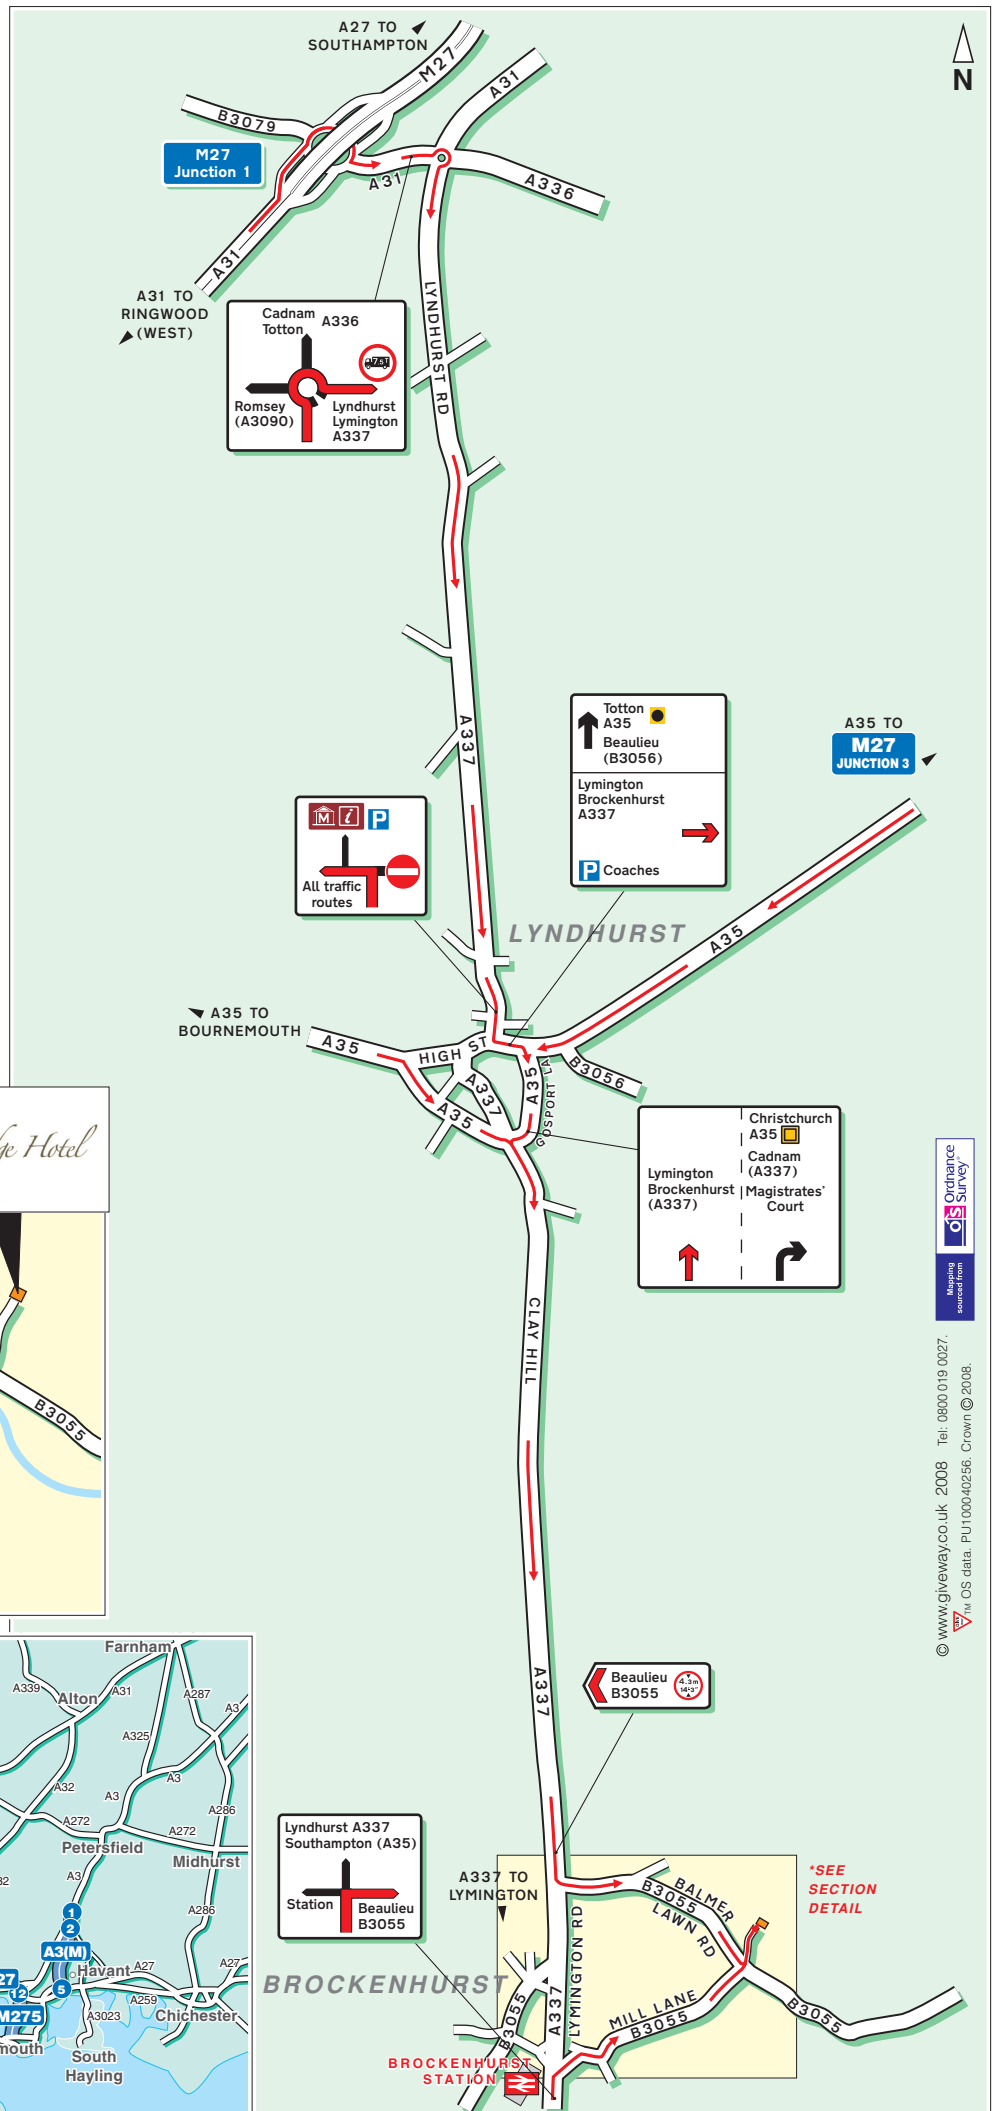

Whitley Ridge Hotel

Whitley Ridge

Beaulieu Road
Brockenhurst
Hampshire
SO42 7QL

Tel: +44 (0)1590 622354
Fax: +44(0)1590 622856

www.whitleyridge.com
info@whitleyridge.co.uk

Public Transport

By Rail, Brockenhurst Station.
Approximately a 10 minute taxi ride
from Whitley Ridge.
For information on train times and
operators call National Rail Enquiries
on 08457 48 49 50.

By Air, Southampton International
Airport.
Approximately 40 minutes taxi ride
from Whitley Ridge.

Mapping from
Ordnance
Survey

© www.giveaway.co.uk 2008 Tel: 0800 019 0027.
via OS data. PU1000/40256. Crown © 2008.